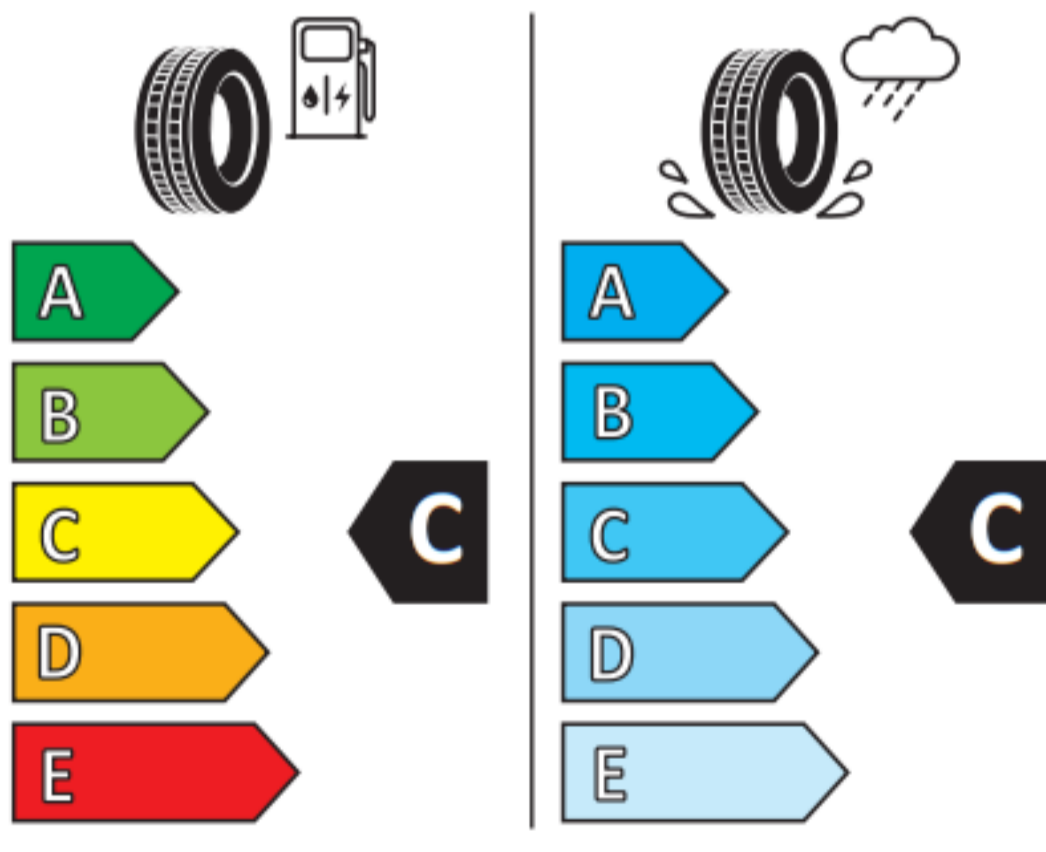

ROADMARCH TYRES

PRIME A/S

225/65

R17

106H XL

MADE IN CHINA

ENERG

ROADMARCH

2ERM429

225/65R17 106 H XL

C1

2020/740